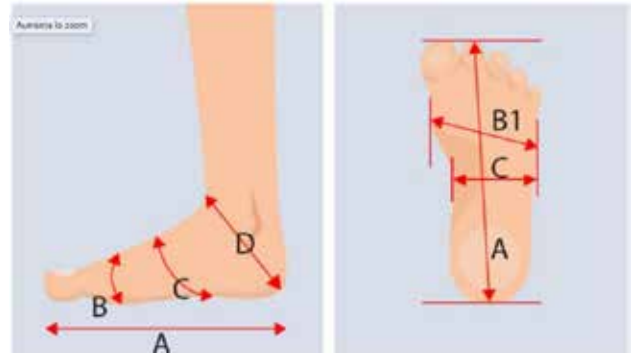

AFO MAXI - Take the measurement

how take the measurement of the feet with AFO to choose the correct footwear

Follow these easy steps to understand which size is suitable to you or your children.

PASSO 1: Take the measurements

With 5 easy measurements:

A: total length of the foot

B: Circumference at the widest point of the foot 1st and 5th metatarsal

B1: Width of the foot at the same point of measurement B (1st and 5th metatarsal)

C: Instep circumference

D: Circumference taking as reference points the instep and the foot (past)

NB: the measures C, D will always refer to the total circumference of the foot.

PASSO 2: Refer to the table below

N°	A	B	C	D	B1
20	13,30 cm	17,70 cm	19,00 cm	23,20 cm	6,92 cm
21	13,95 cm	18,15 cm	19,50 cm	23,85 cm	7,10 cm
22	14,60 cm	18,60 cm	20,00 cm	24,50 cm	7,28 cm
23	15,30 cm	19,05 cm	20,50 cm	25,15 cm	7,46 cm
24	15,95 cm	19,50 cm	21,00 cm	25,75 cm	7,64 cm
25	16,60 cm	19,95 cm	21,50 cm	26,40 cm	7,82 cm
26	17,30 cm	20,40 cm	22,00 cm	27,10 cm	8,00 cm
27	17,95 cm	20,85 cm	22,50 cm	27,65 cm	8,18 cm
28	18,60 cm	21,30 cm	23,00 cm	28,30 cm	8,36 cm
29	19,60 cm	21,80 cm	23,70 cm	29,05 cm	8,54 cm
30	19,95 cm	22,25 cm	24,30 cm	29,70 cm	8,72 cm
31	20,60 cm	22,70 cm	24,70 cm	30,35 cm	8,90 cm
32	21,30 cm	23,15 cm	25,20 cm	31,00 cm	9,08 cm
33	21,95 cm	23,60 cm	25,70 cm	31,65 cm	9,26 cm
34	22,55 cm	24,10 cm	26,50 cm	32,50 cm	9,44 cm
35	23,10 cm	24,55 cm	27,00 cm	33,15 cm	9,62 cm
36	23,90 cm	25,00 cm	27,50 cm	33,85 cm	9,80 cm
37	24,55 cm	25,45 cm	28,00 cm	34,50 cm	9,98 cm
38	25,25 cm	25,90 cm	28,60 cm	35,20 cm	10,16 cm
39	25,90 cm	26,35 cm	29,10 cm	35,90 cm	10,34 cm
40	26,55 cm	26,80 cm	29,60 cm	36,55 cm	10,52 cm
41	27,25 cm	27,25 cm	30,20 cm	37,20 cm	10,70 cm
42	27,90 cm	27,70 cm	30,70 cm	37,90 cm	10,88 cm
43	28,55 cm	28,15 cm	31,20 cm	38,55 cm	11,06 cm
44	29,25 cm	28,60 cm	31,70 cm	39,25 cm	11,24 cm
45	29,90 cm	29,05 cm	32,30 cm	39,90 cm	11,42 cm